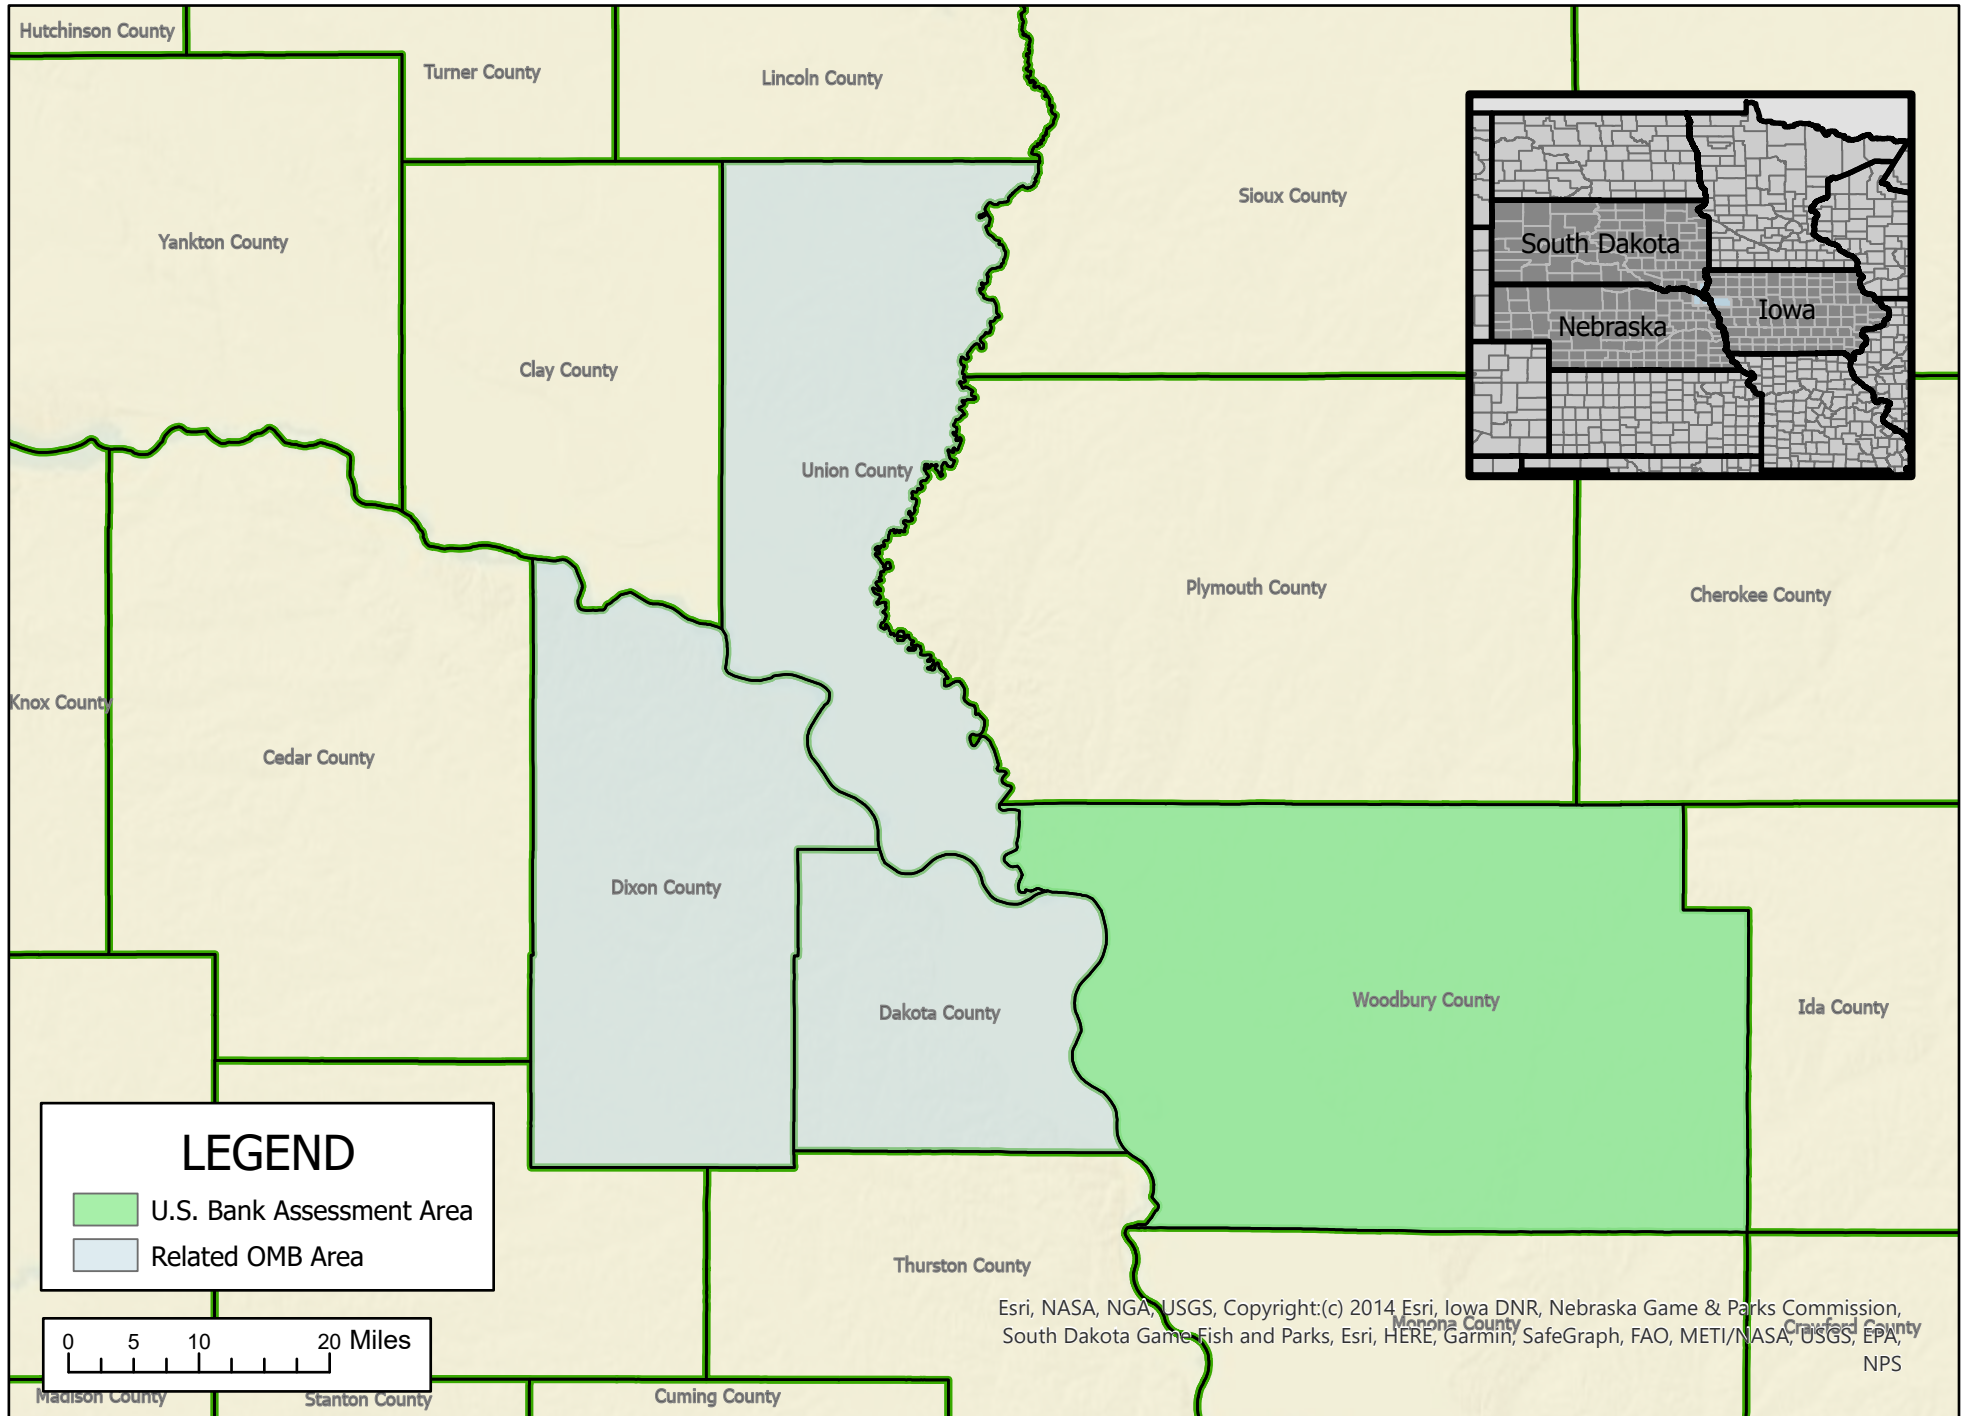

U. S. Bank - Sioux City, IA-NE-SD MSA Assessment Area

Esri, NASA, NGA, USGS, Copyright:(c) 2014 Esri, Iowa DNR, Nebraska Game & Parks Commission, South Dakota Game Fish and Parks, Esri, HERE, Garmin, SafeGraph, FAO, METI/NASA, USGS, EPA, NPS

*MSA = Metropolitan Statistical Area

Map Created by U. S. Bank CRA department on 9/23/2022