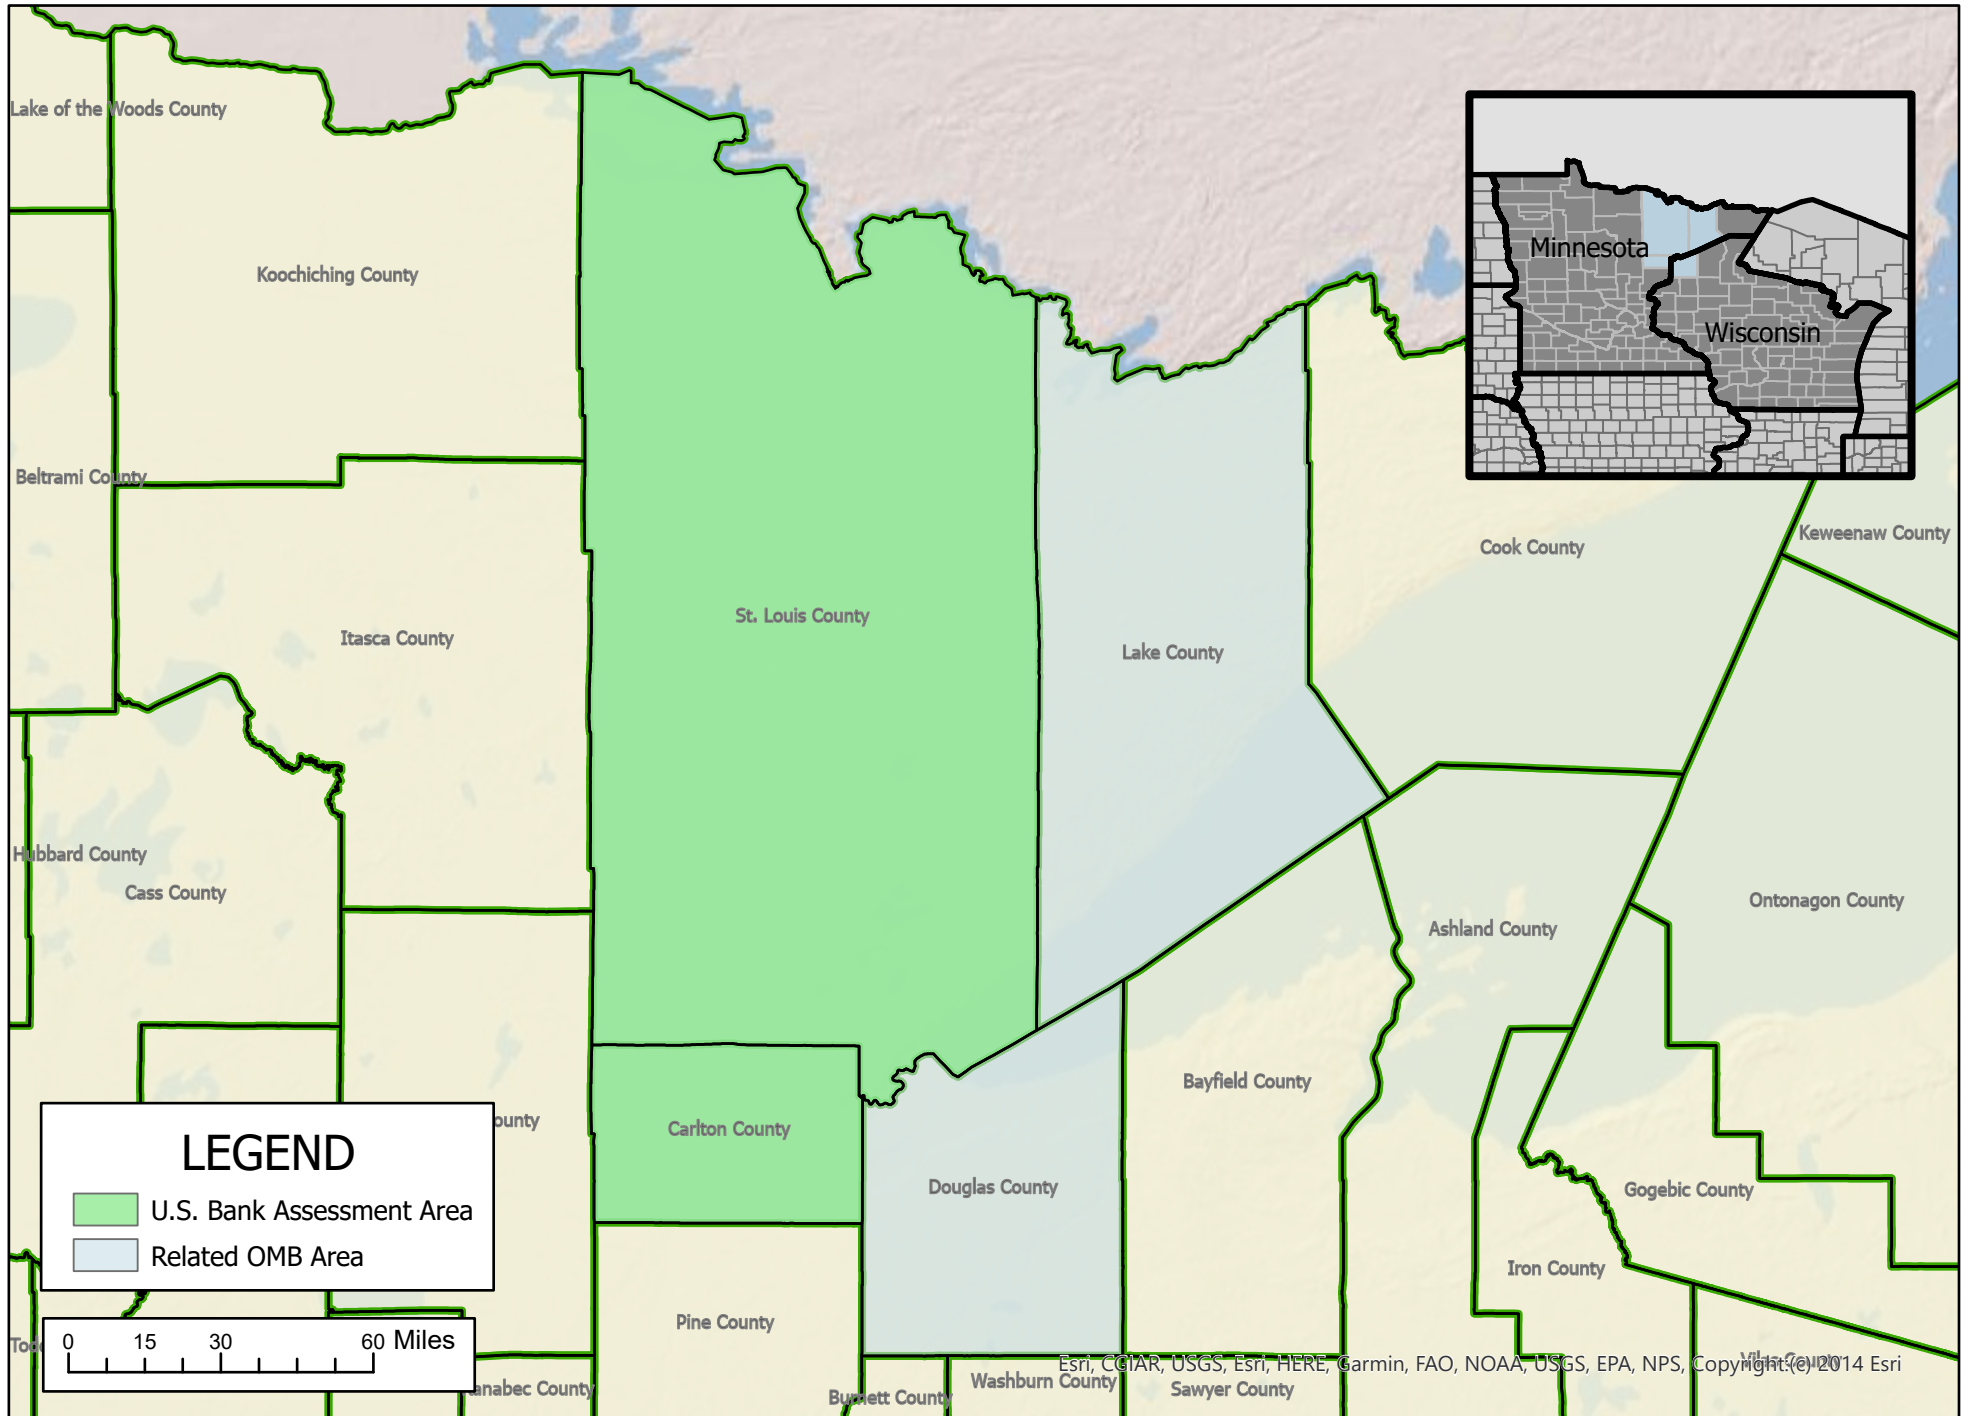

U. S. Bank - Duluth, MN-WI MSA Assessment Area

*MSA = Metropolitan Statistical Area

Map Created by U. S. Bank CRA department on 9/23/2022