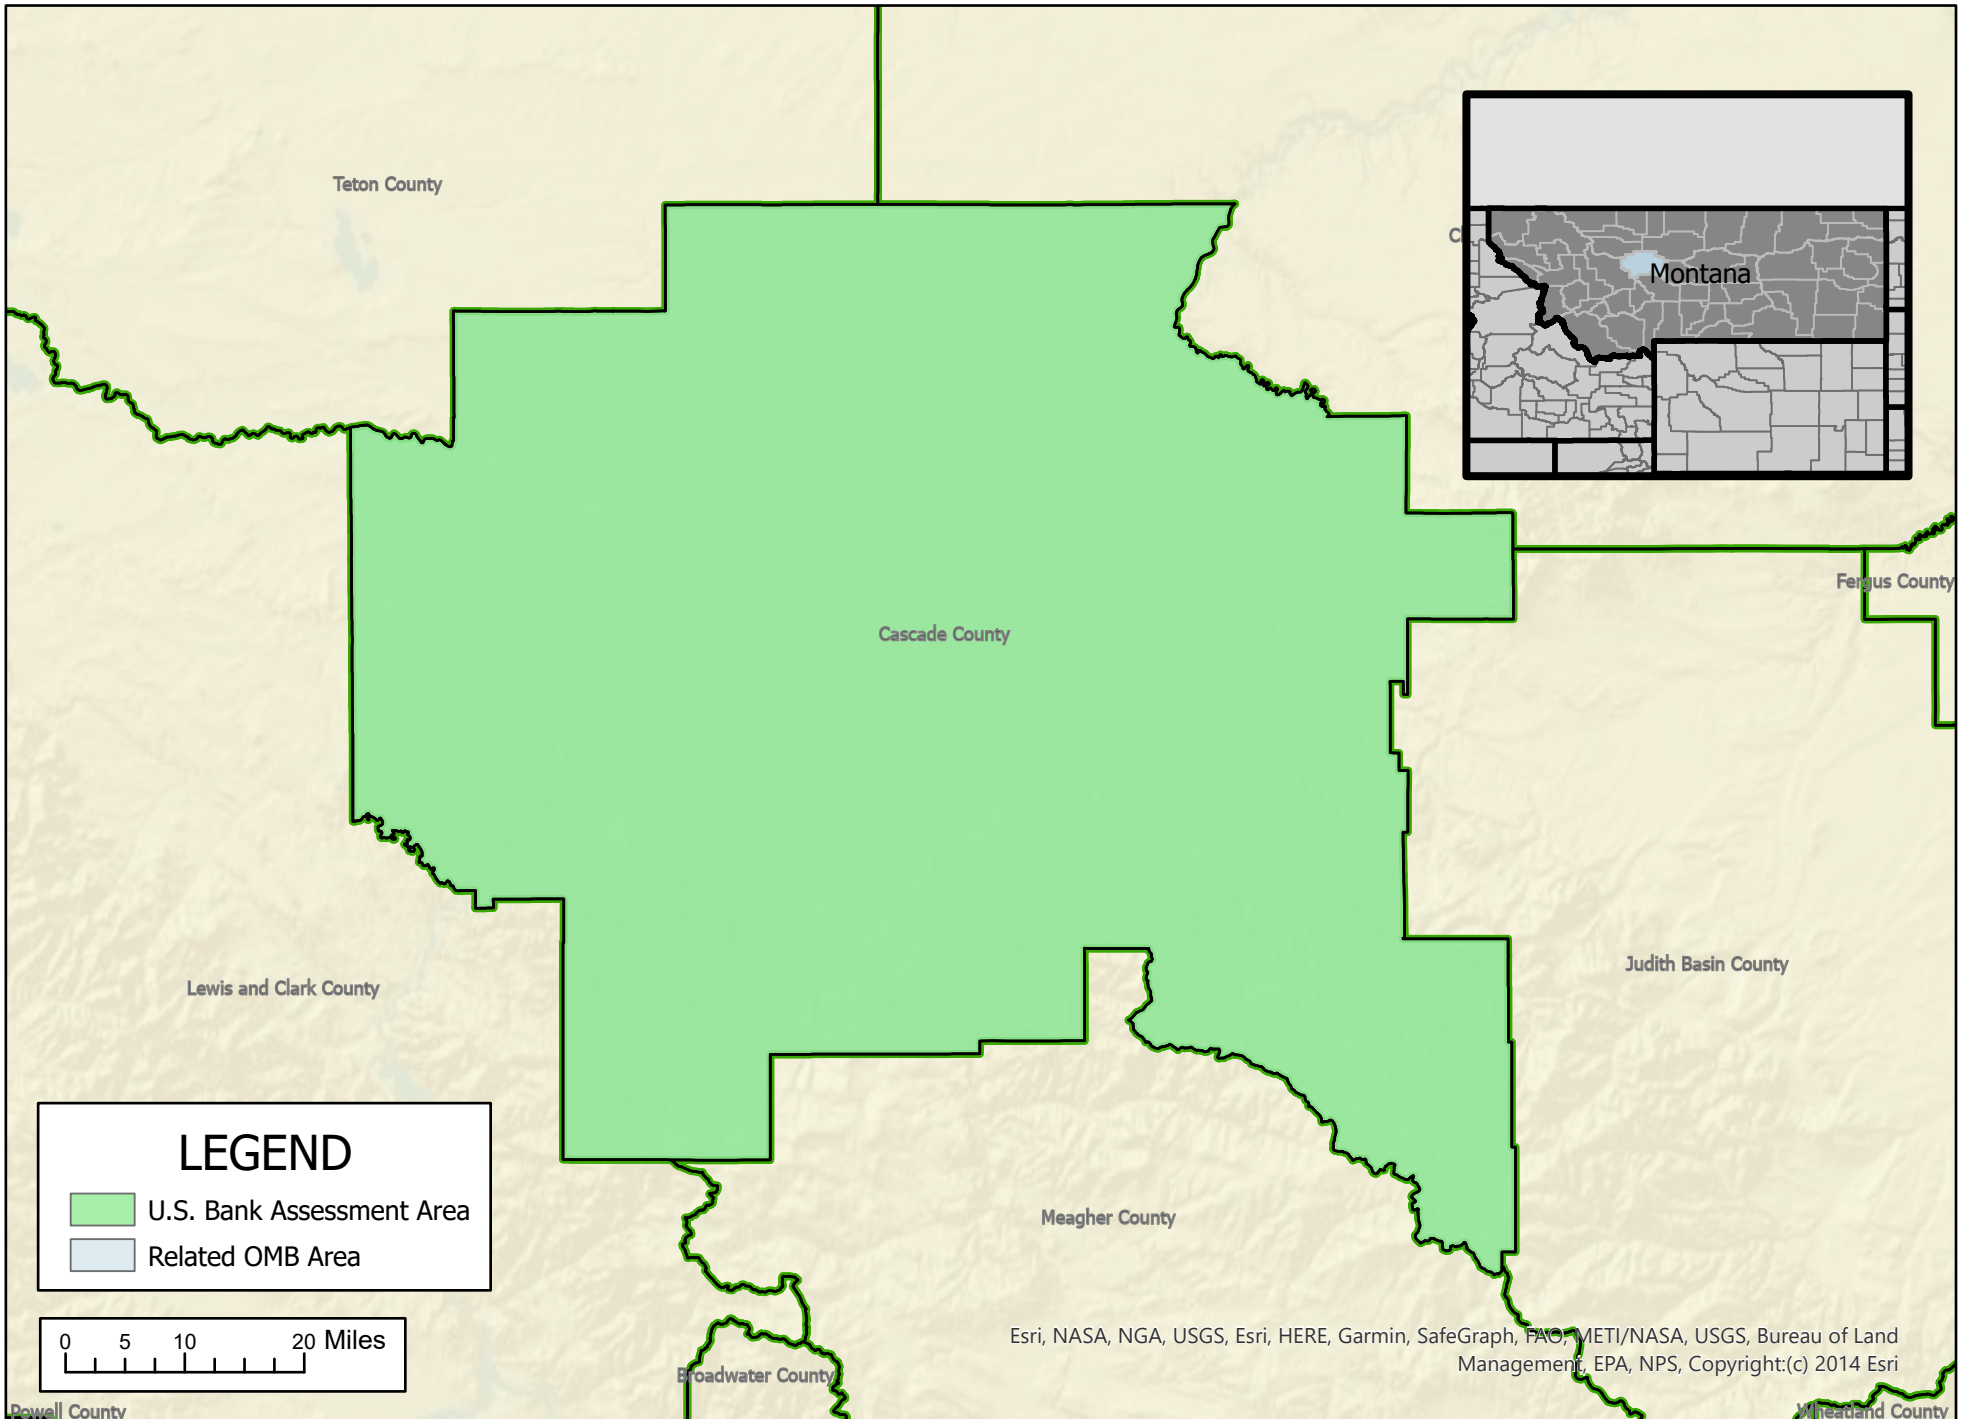

# U. S. Bank - Great Falls, MT MSA Assessment Area

Esri, NASA, NGA, USGS, Esri, HERE, Garmin, SafeGraph, FAO, METI/NASA, USGS, Bureau of Land Management, EPA, NPS, Copyright:(c) 2014 Esri

\*MSA = Metropolitan Statistical Area

Map Created by U. S. Bank CRA department on 9/23/2022