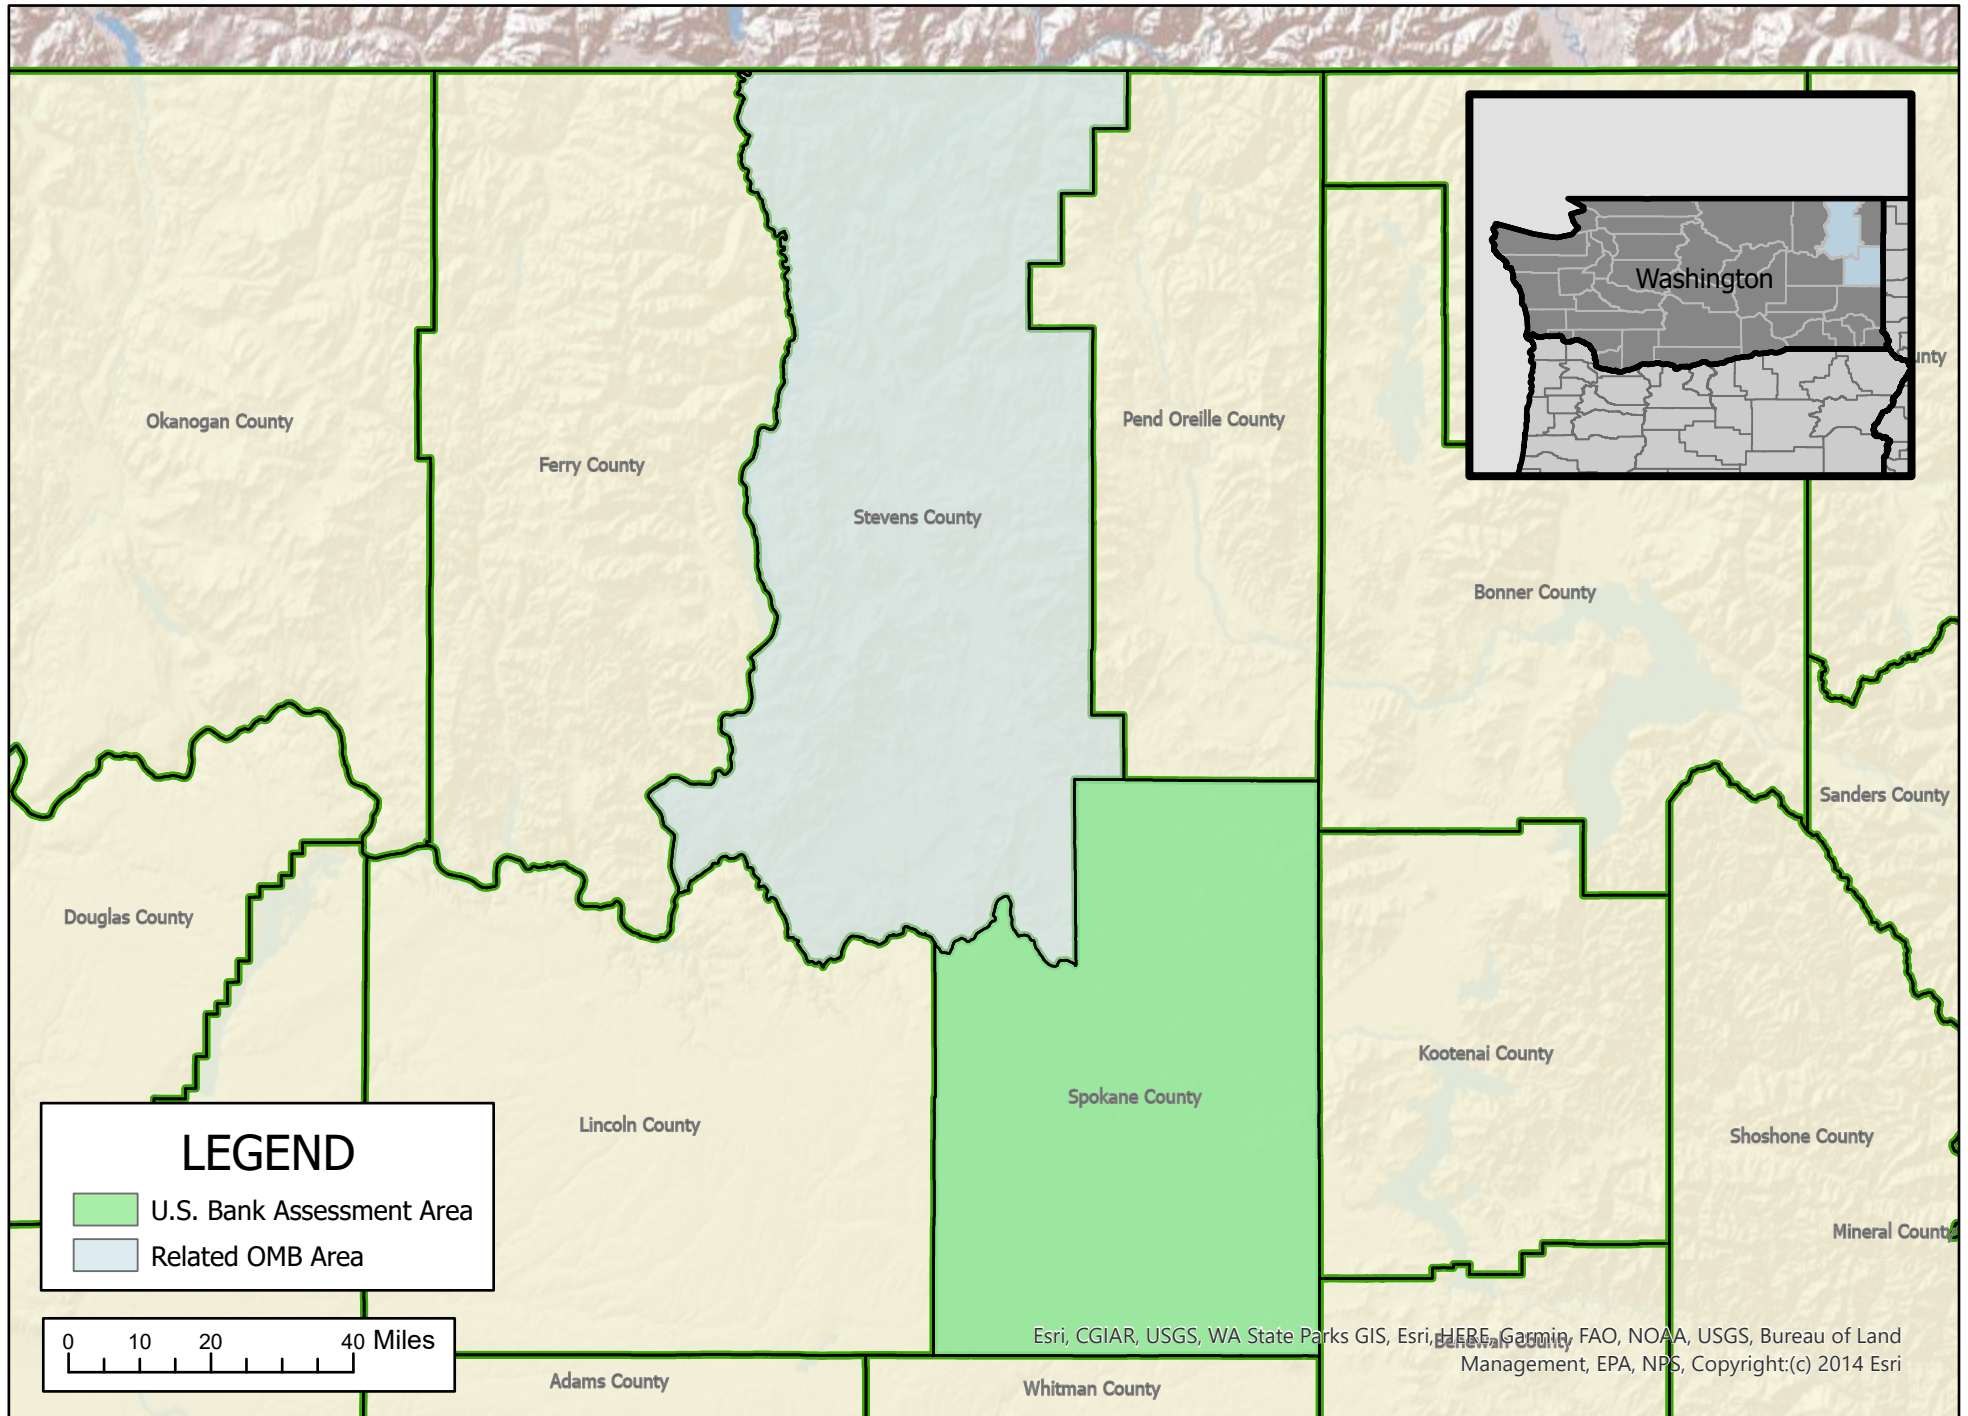

U. S. Bank - Spokane-Spokane Valley, WA MSA Assessment Area

*MSA = Metropolitan Statistical Area

Map Created by U. S. Bank CRA department on 9/23/2022