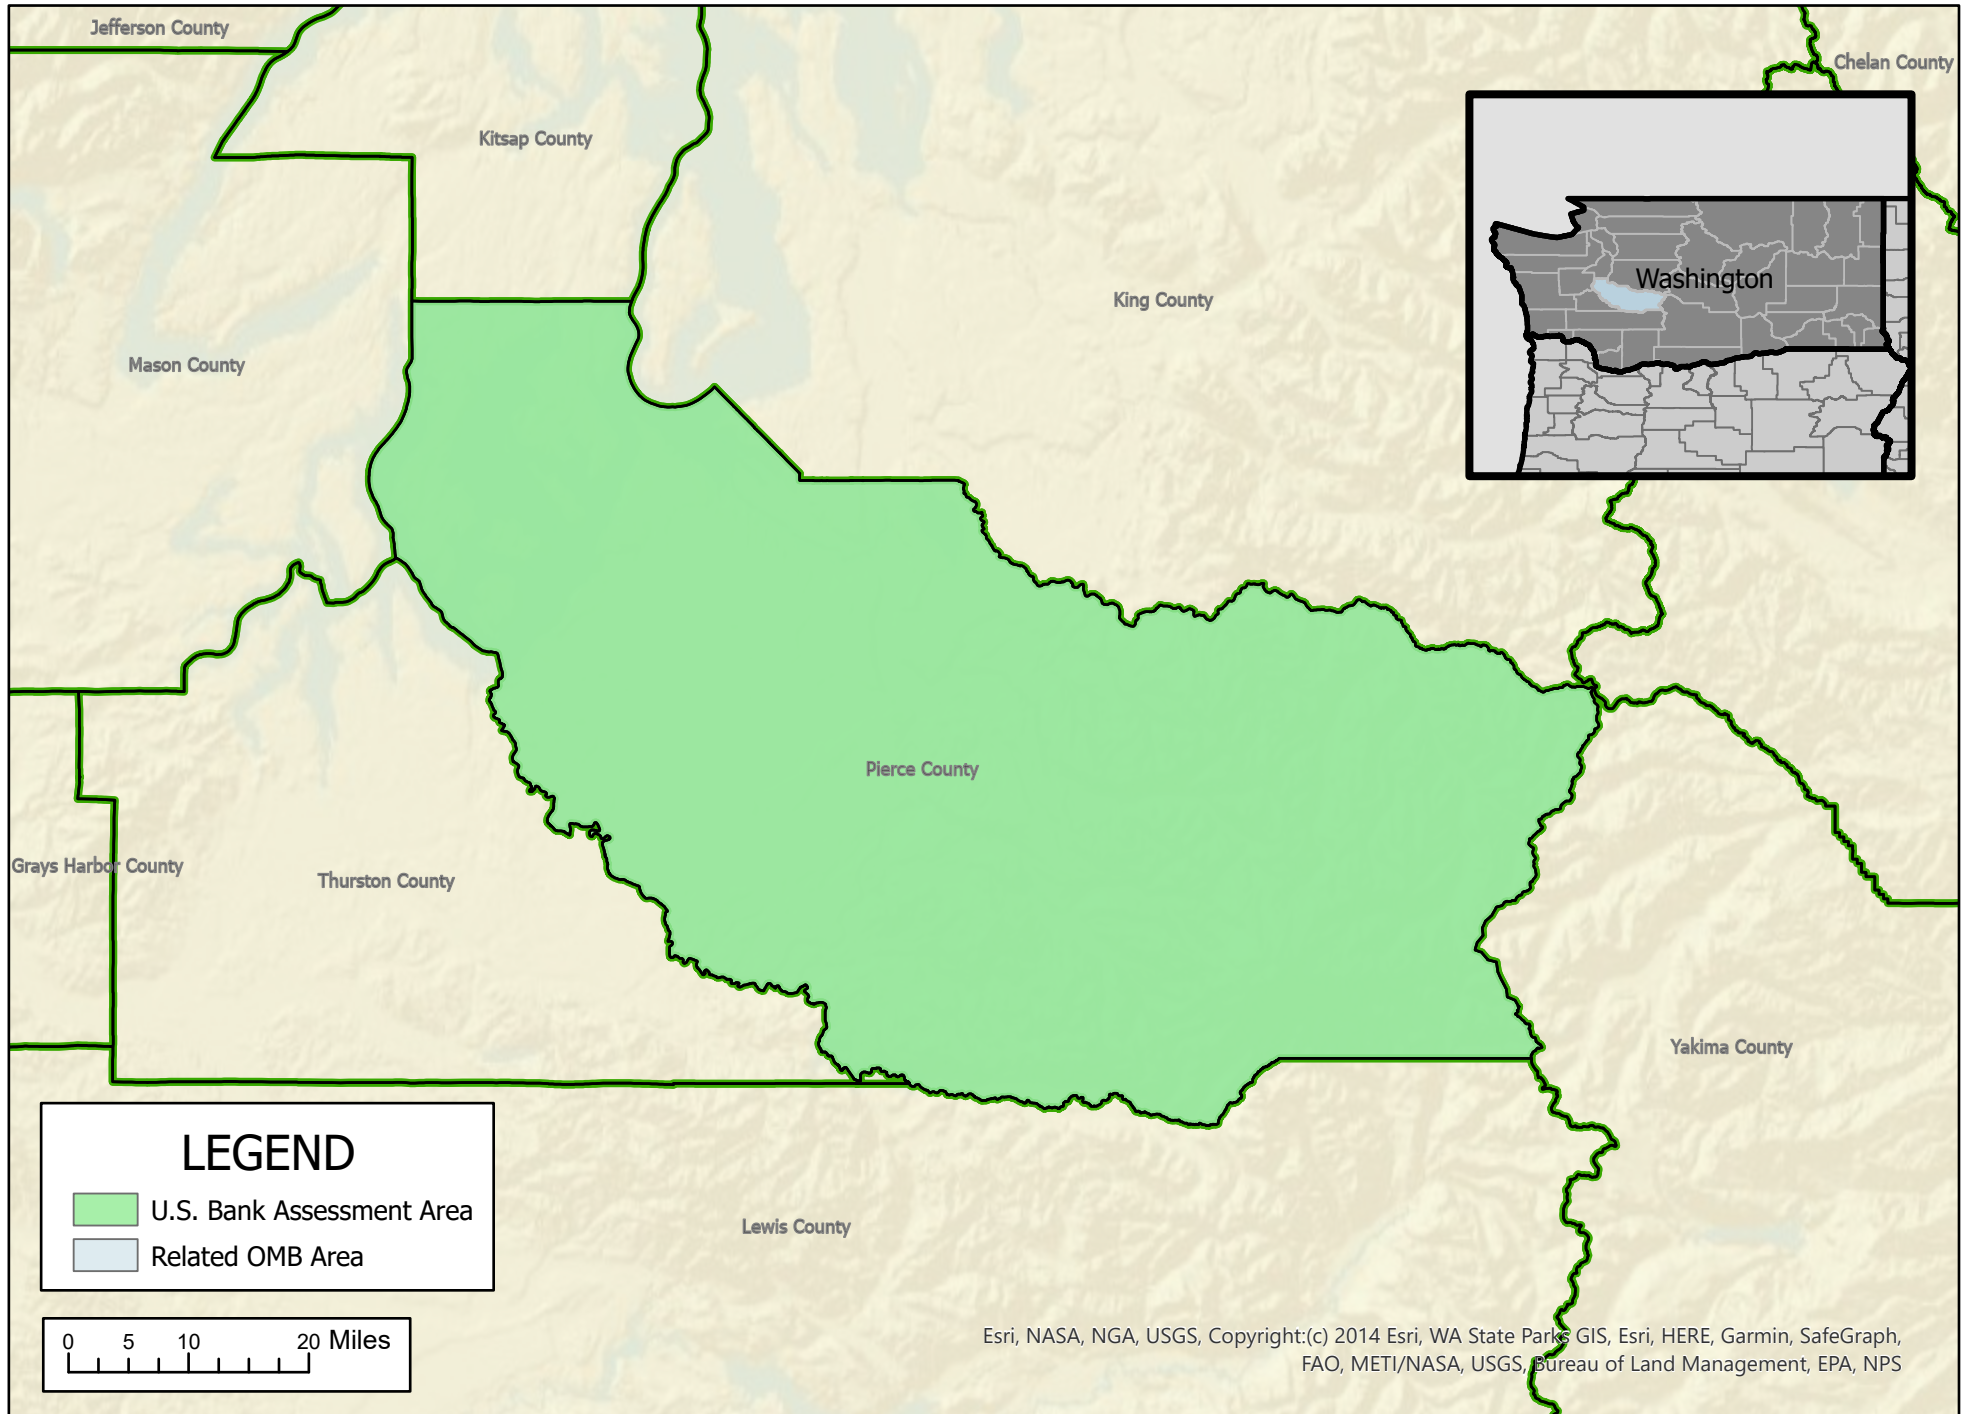

U. S. Bank - Tacoma-Lakewood, WA MD Assessment Area

*MD = Metropolitan Division

Map Created by U. S. Bank CRA department on 9/23/2022