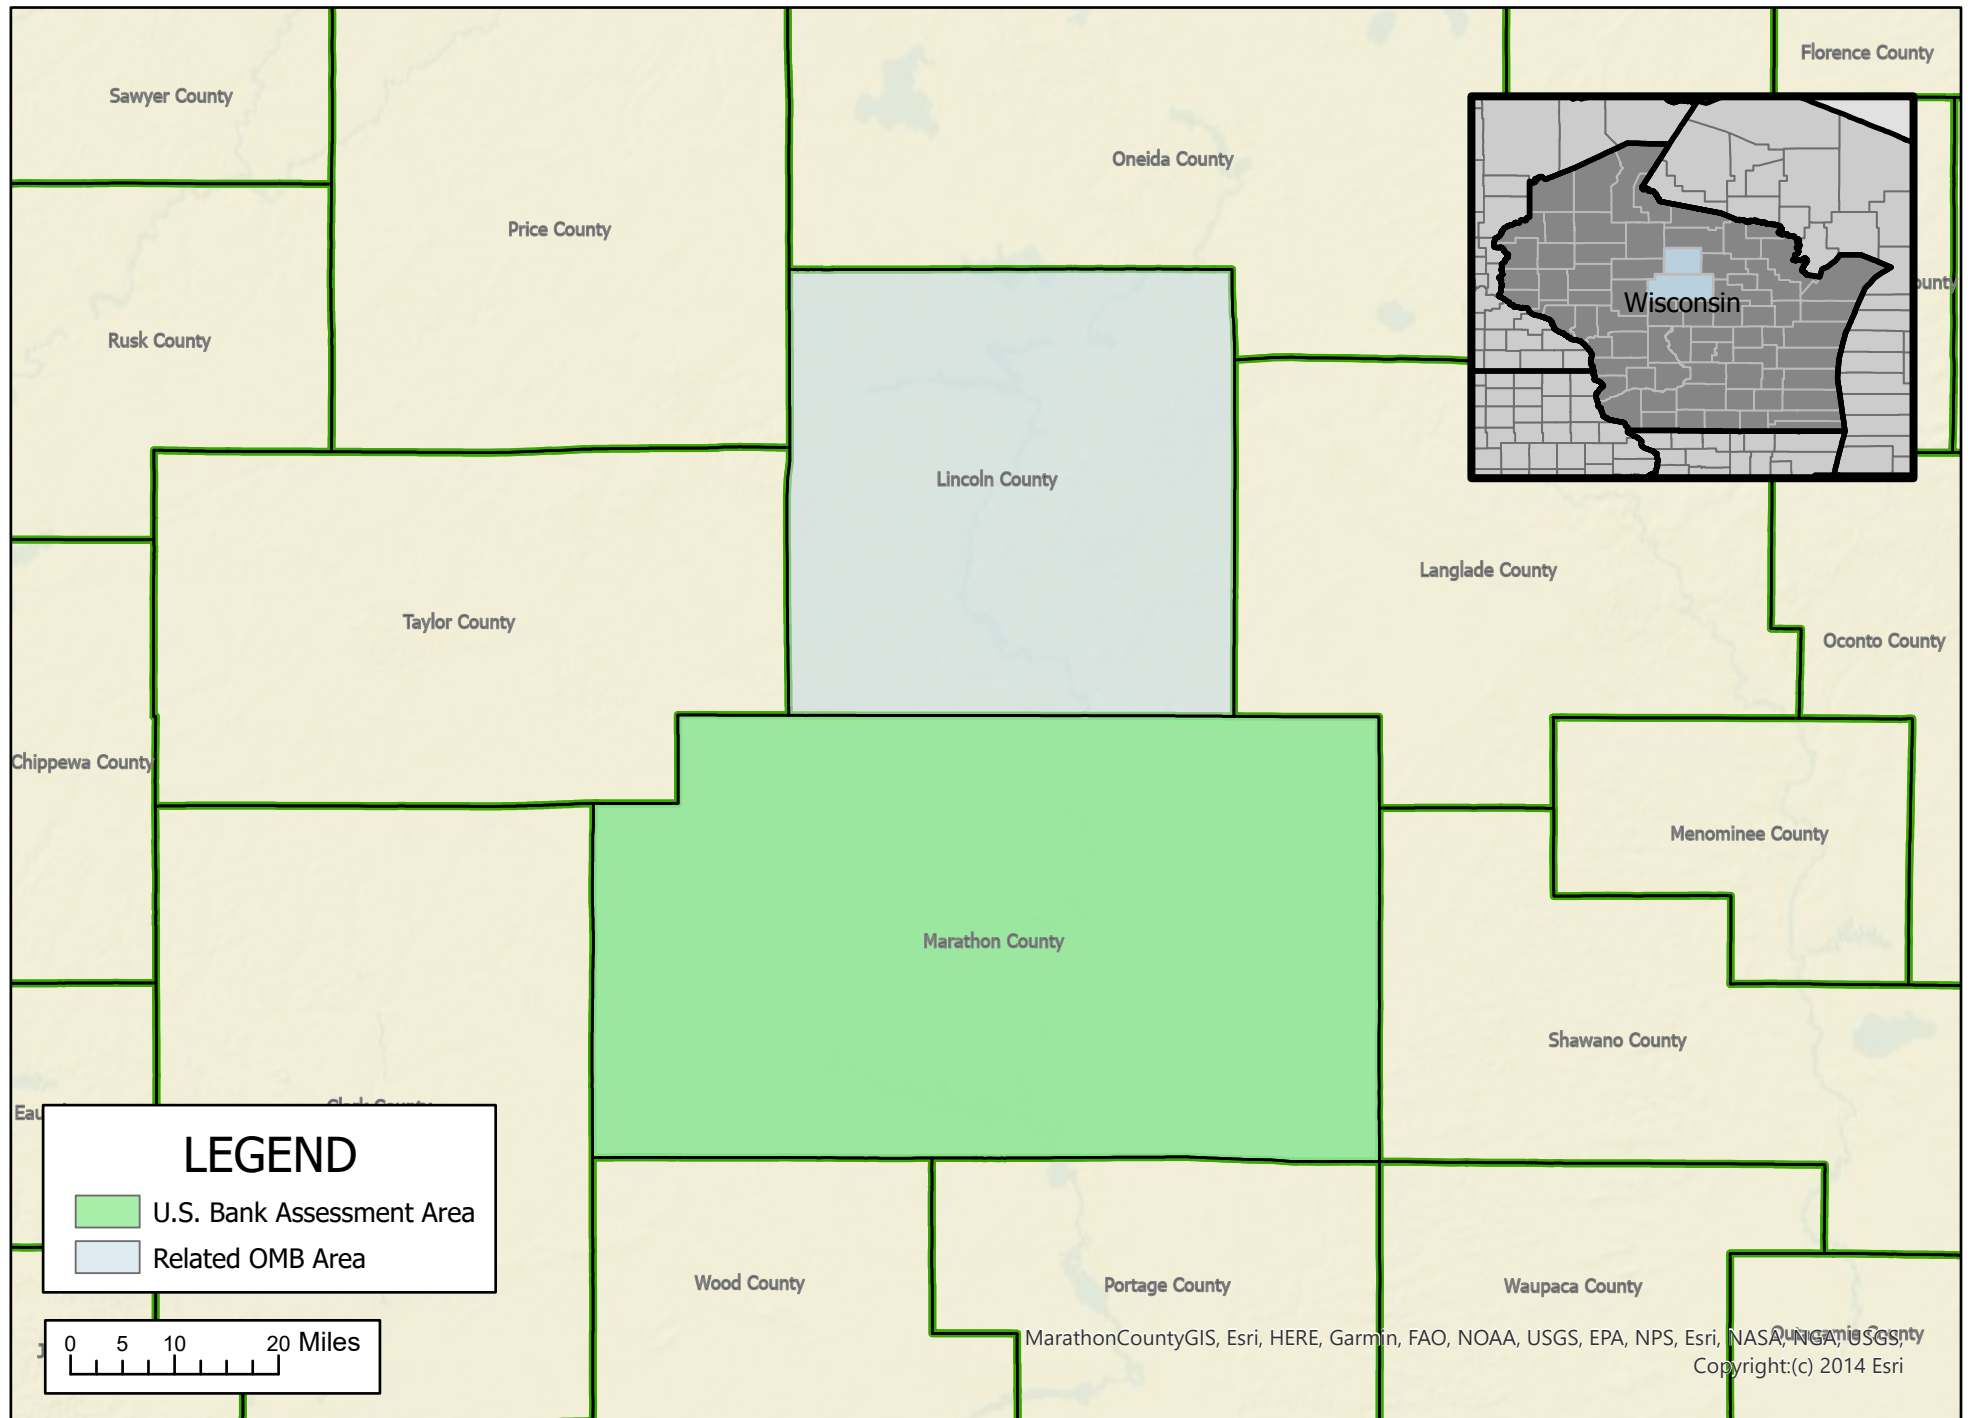

# U. S. Bank - Wausau-Weston, WI MSA Assessment Area

\*MSA = Metropolitan Statistical Area

Map Created by U. S. Bank CRA department on 9/23/2022