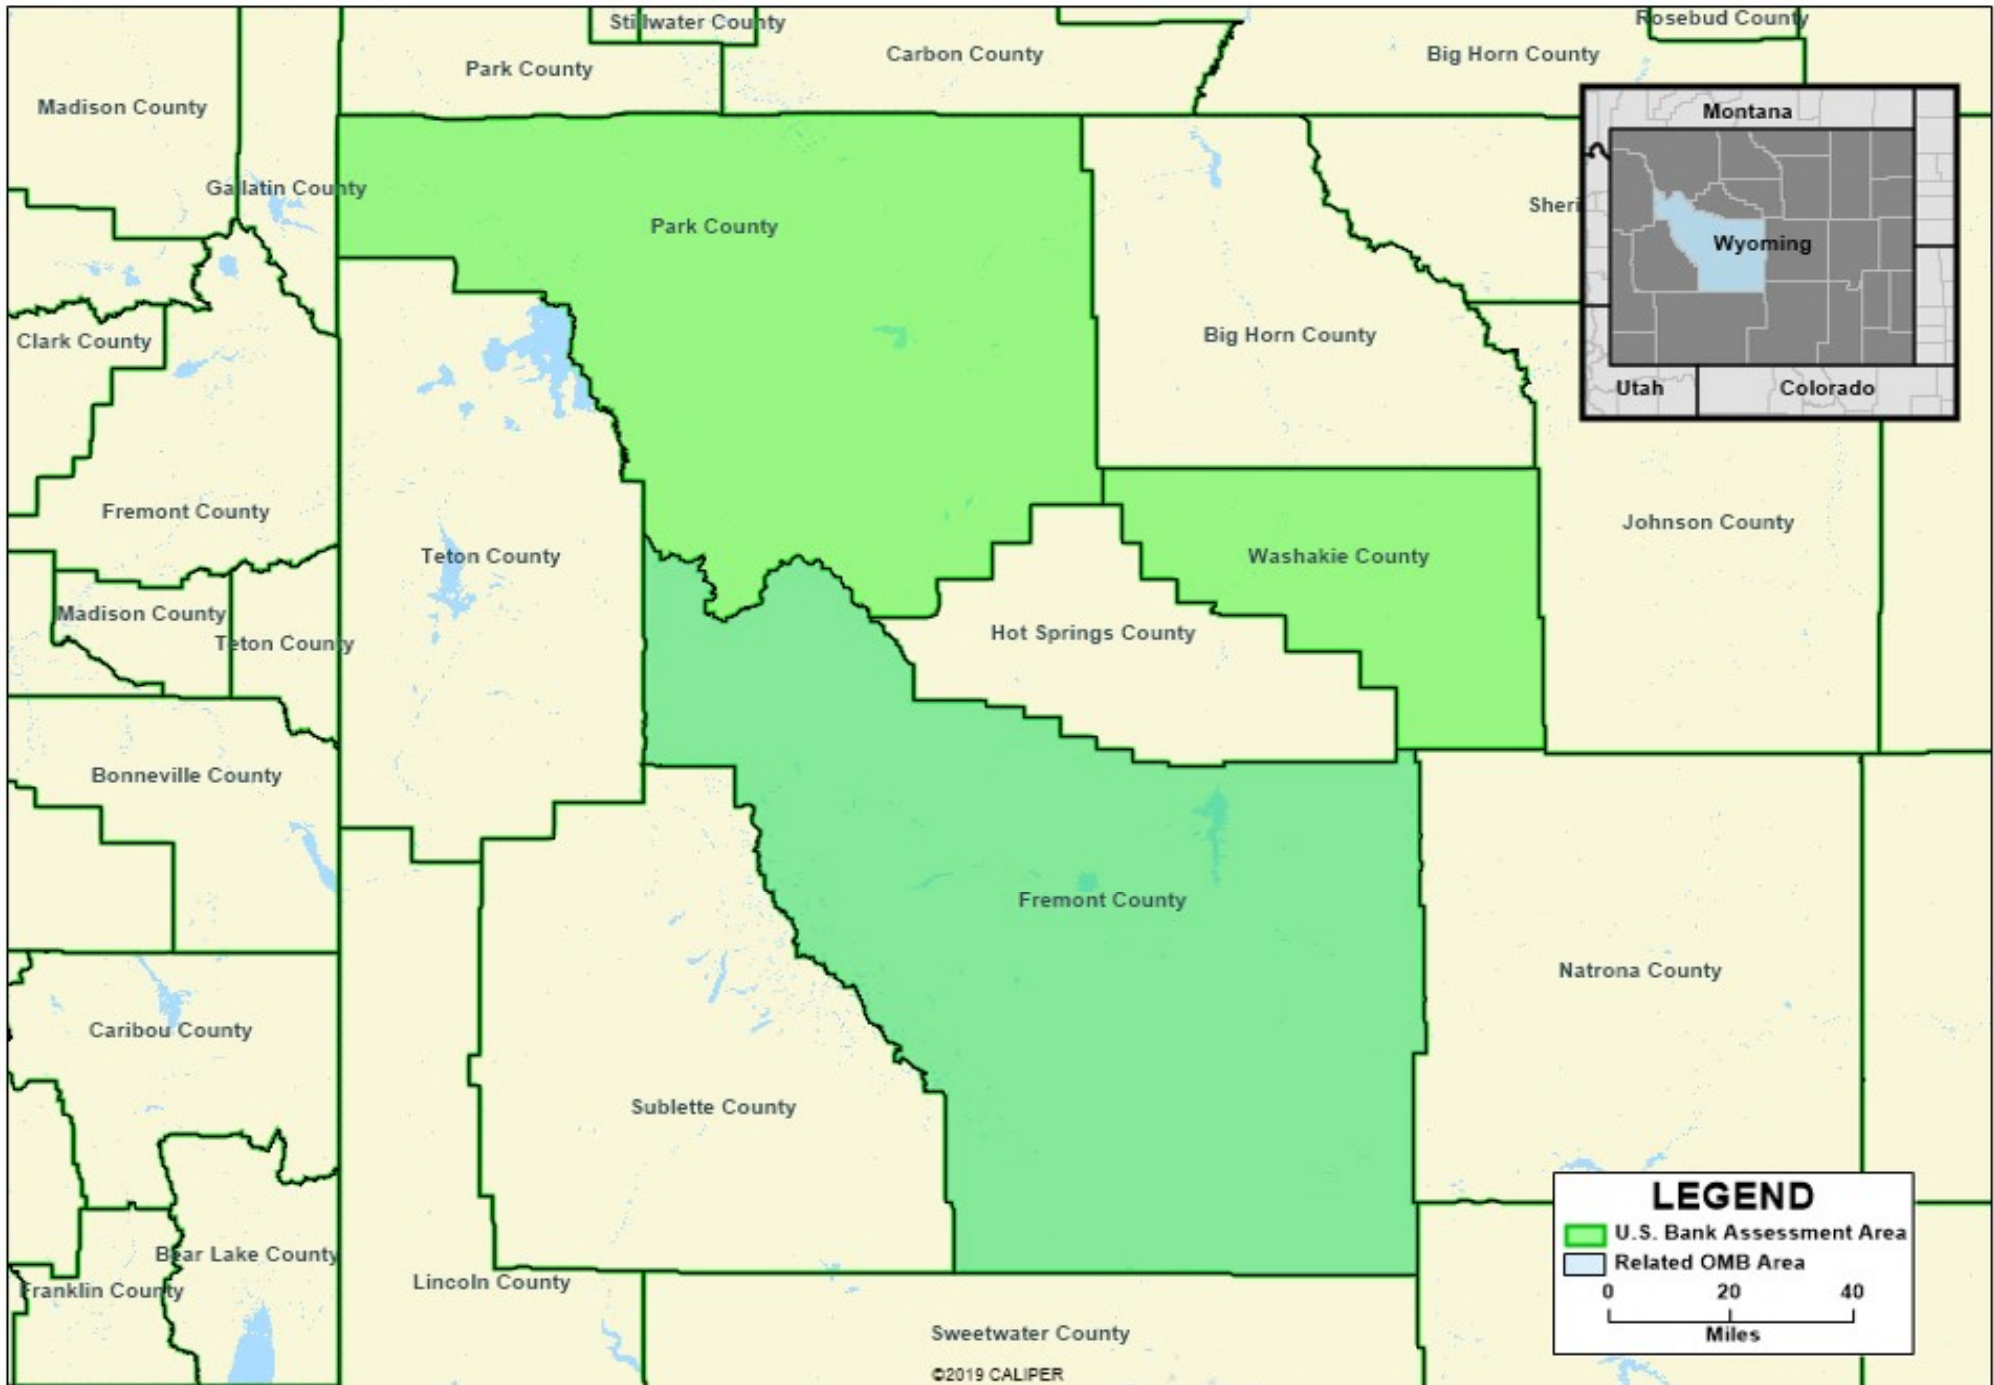

U. S. Bank - NM - Fremont Park Washakie, WY Assessment Area

*MiSA = Micropolitan Statistical Area