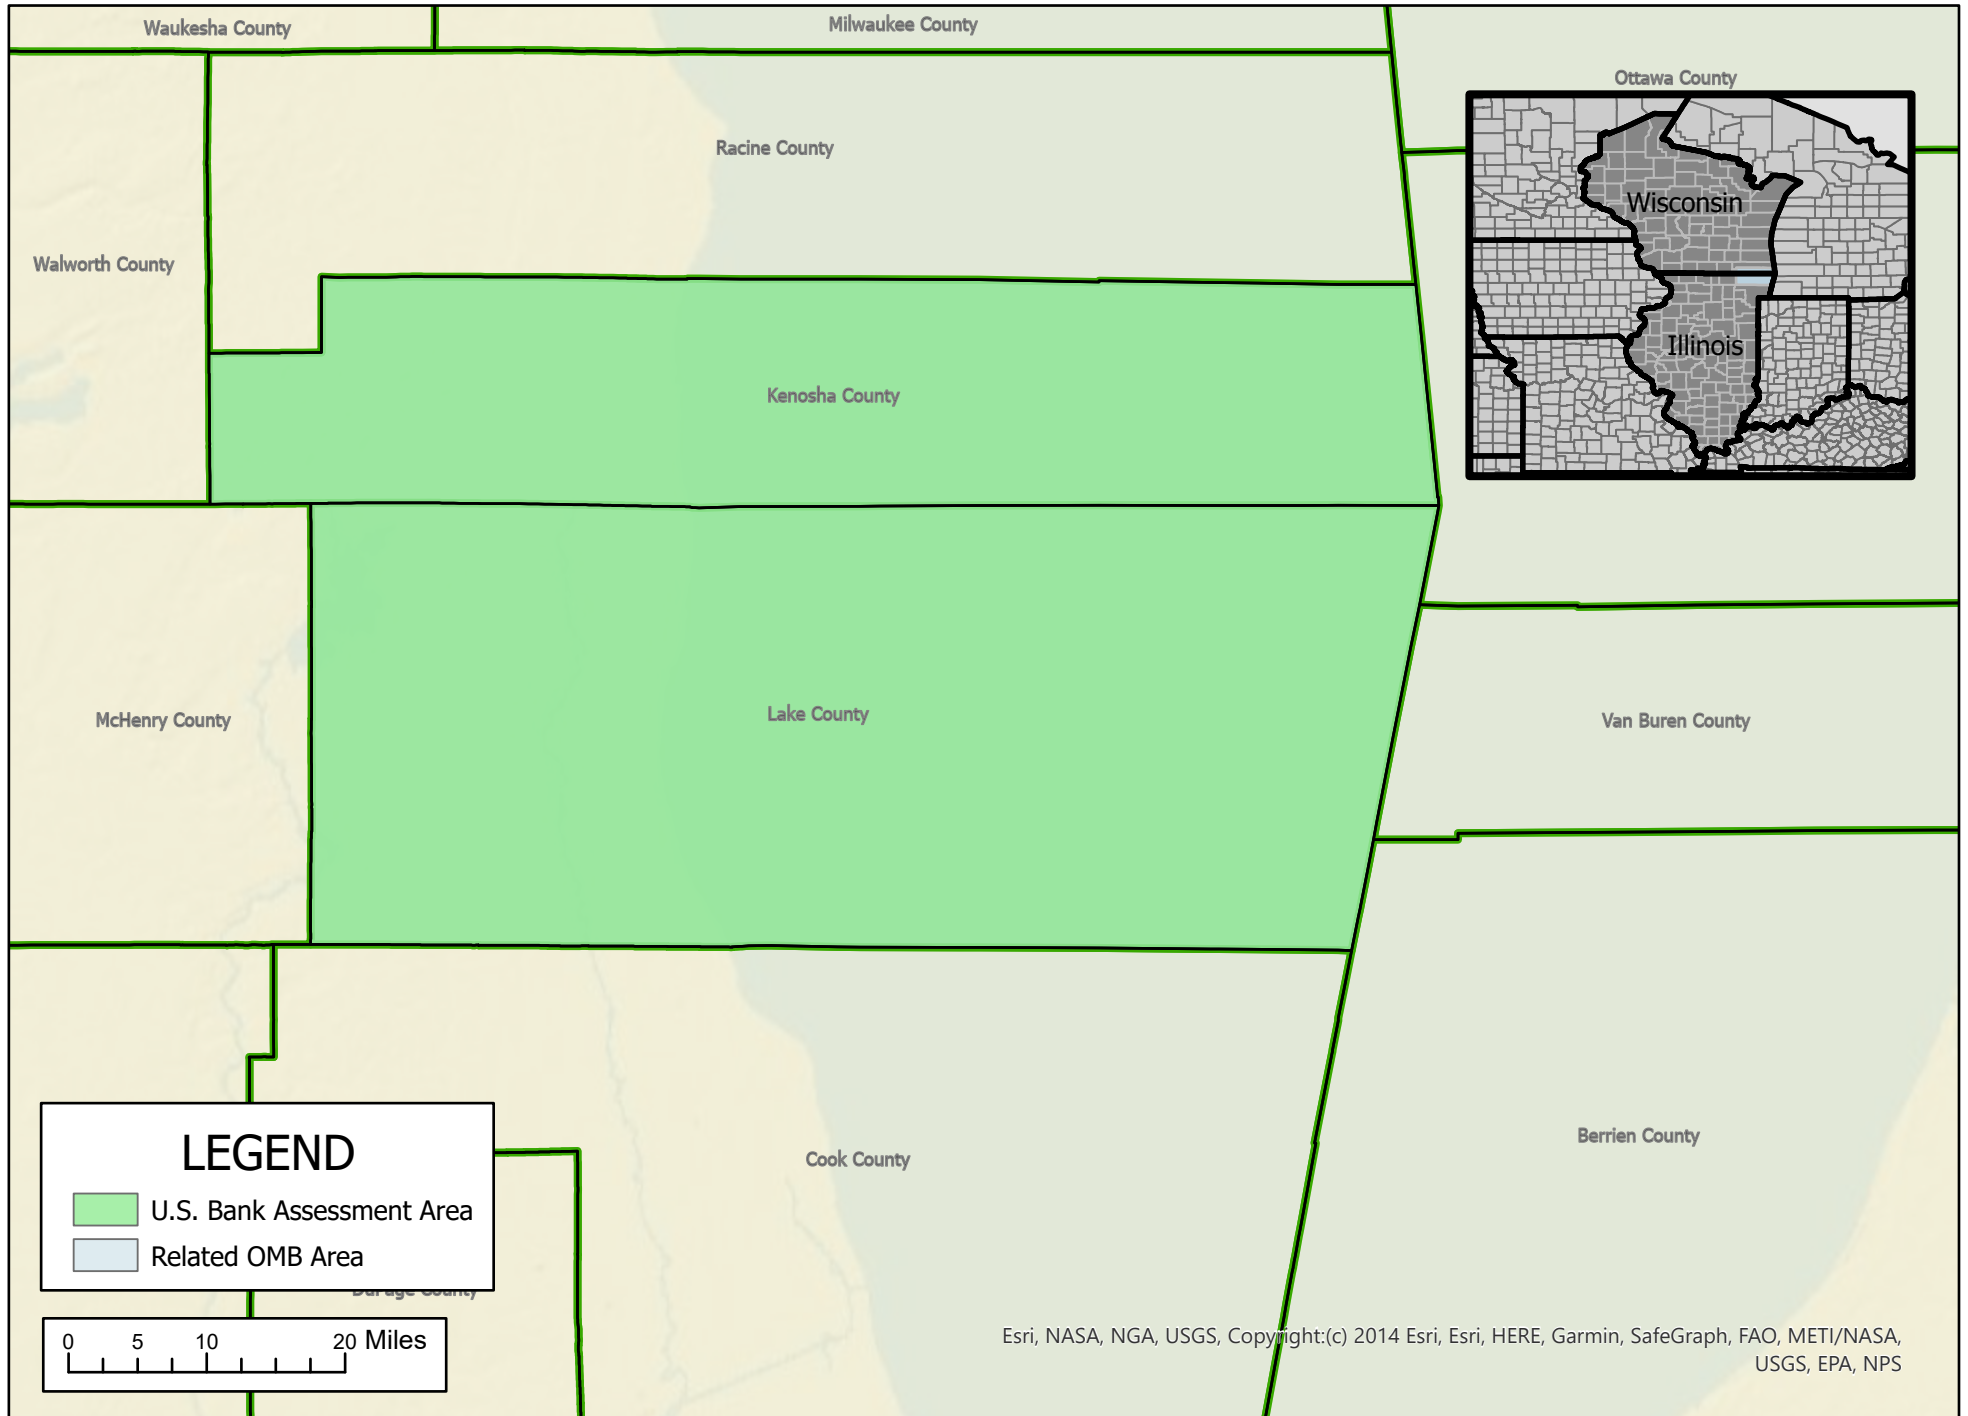

U. S. Bank - Lake County-Kenosha County, IL-WI MD Assessment Area

*MD = Metropolitan Division

Map Created by U. S. Bank CRA department on 9/23/2022