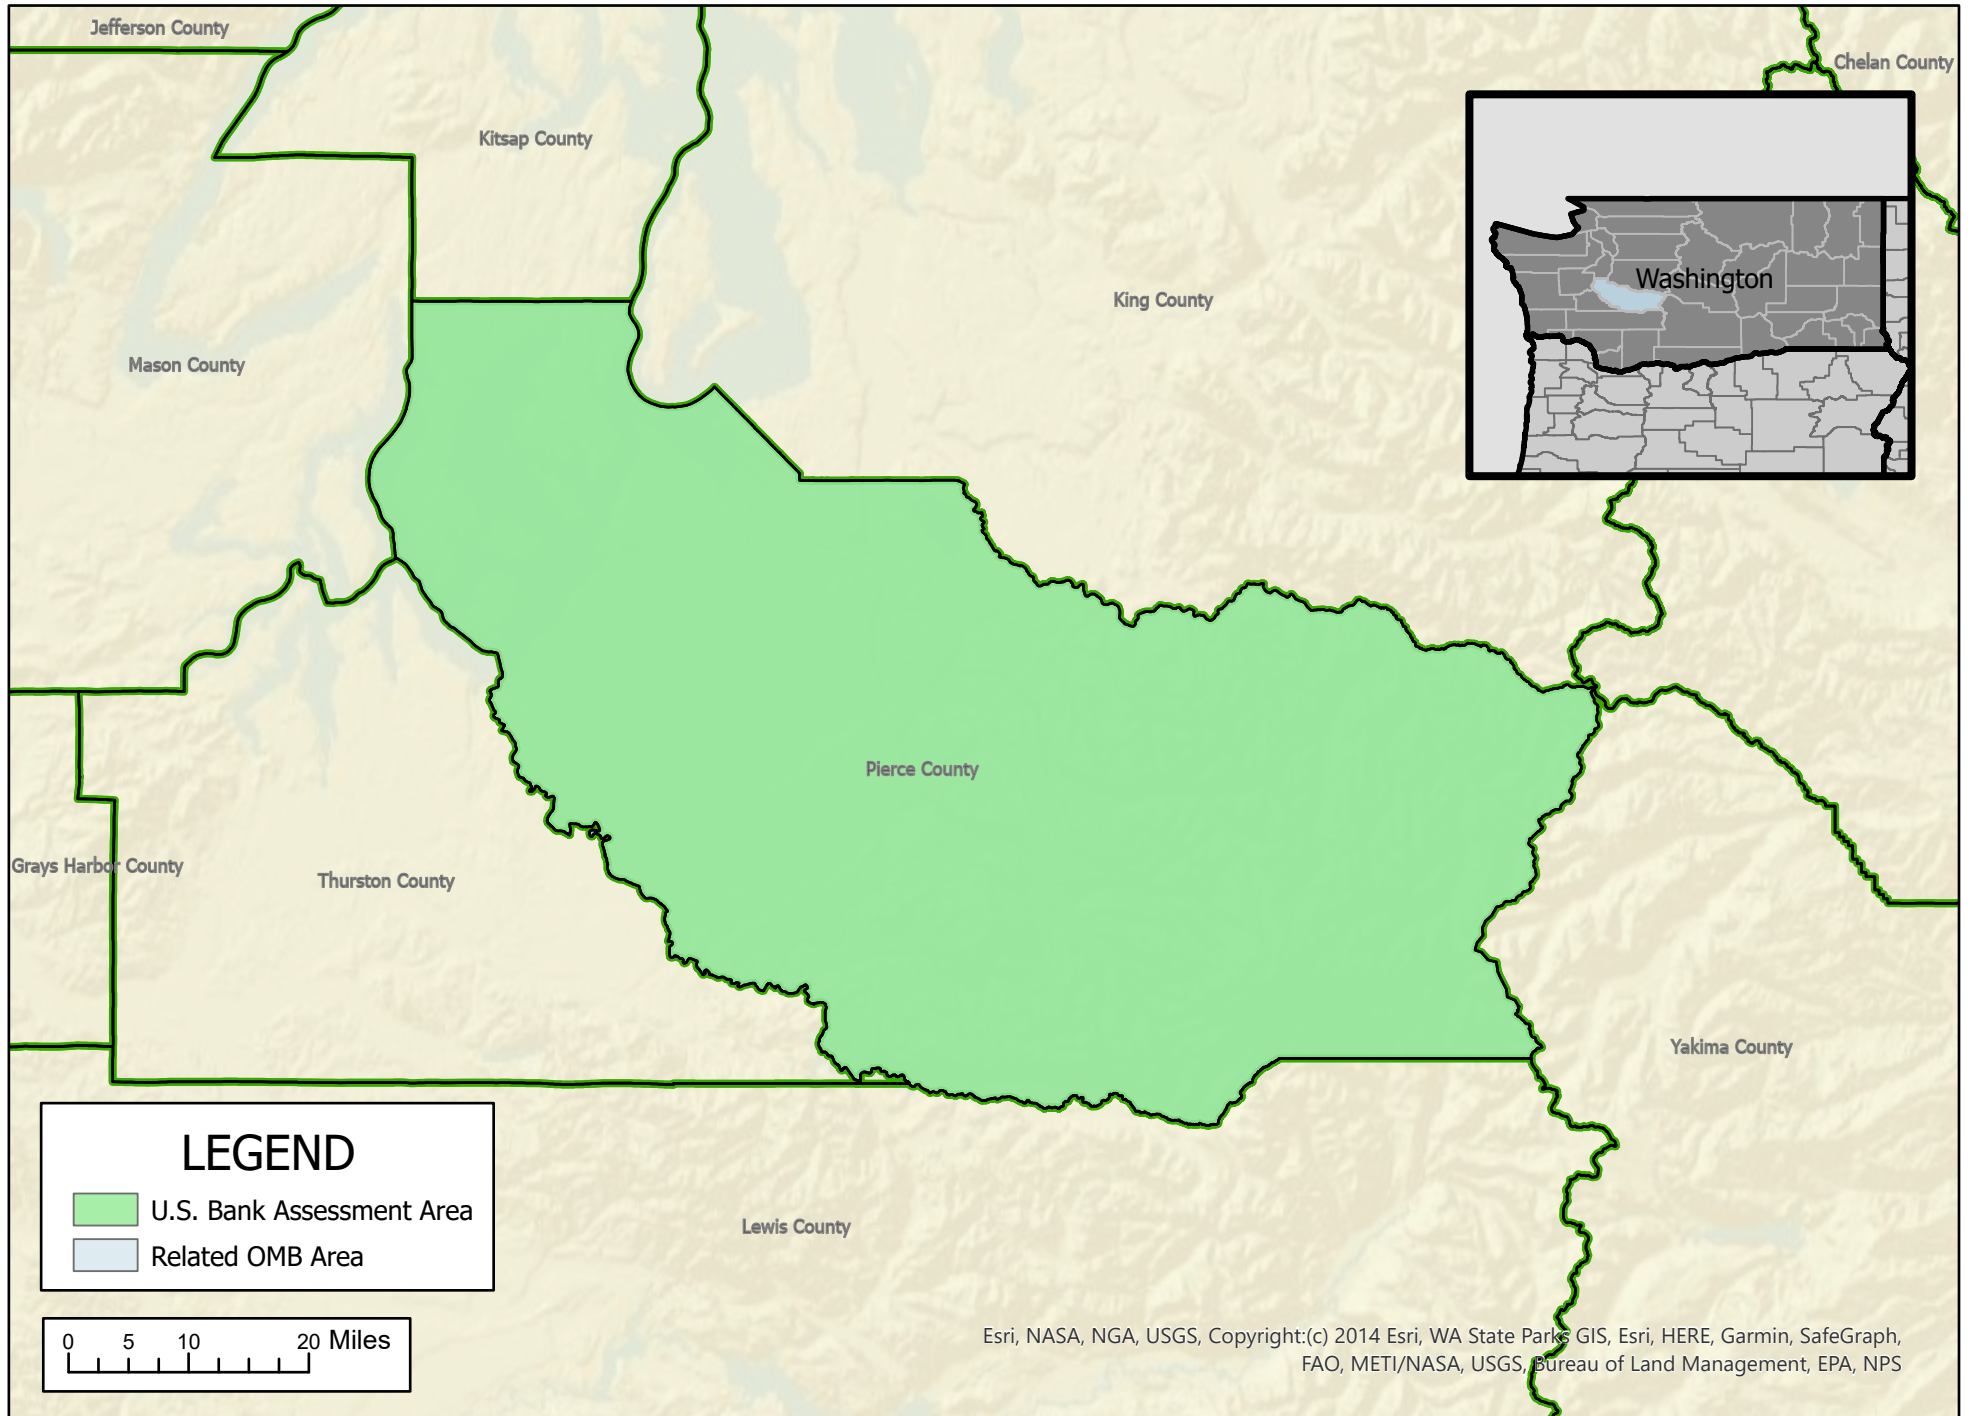

U. S. Bank - Tacoma-Lakewood, WA MD Assessment Area

*MD = Metropolitan Division

Map Created by U. S. Bank CRA department on 9/23/2022